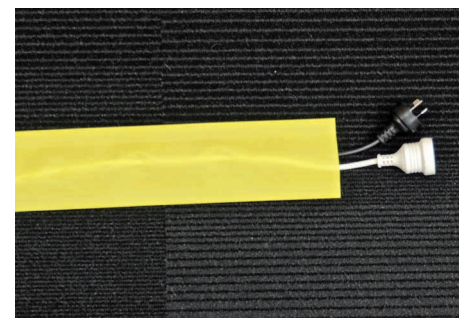

CABLE MANAGEMENT FOR CARPETS

Minimise the risk of trips in the workplace, or easily conceal unsightly cords with the amazingly versatile Secure Cord Cover.

Easy to use

Simply lay a strip of Secure Cord over your cords and the hooks on the underside grip the carpet to secure everything in place.

Cords can then be reconfigured if required, as single cords can enter or exit the covering with ease.

Re-usable over 1000 times, machine washable and a fraction of the price of other carpet cord covers. Secure Cord is a must have for any office, boardroom, meeting room or public space.

An original design makes Secure Cord the thinnest cord cover of its type and its 'cut-to-length' flexibility avoids the constraints of similar cord covers.

The genius in this product is its simplicity and ability to do a great job while using a minimal amount of materials, ensuring **fantastic value for money.**

KEY POINTS:

- 100mm wide
- Comes in handy dispenser box
- Available in 25m and 5m rolls
- Available in yellow (highlights cords) or black (hides them)
- Cut to any length you desire
- Lightweight, re-usable over 1000 times and washable
- Lowest profile available
- For use on any nylon based carpet