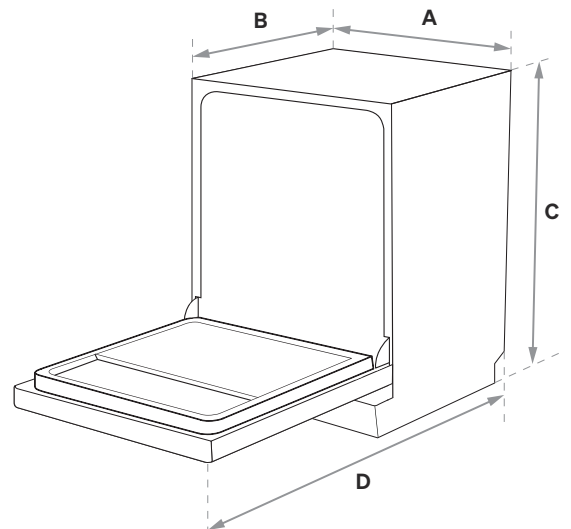

Physical 598 × 550 × 815

Door Opened 90° 1150

WEIGHT (KG)

Net: 38

Gross: 44.5

MAX NOISE LEVEL

47 dB(A) re 1 pW

INSTALLATION

Barcode 9349260096356

Warranty 3 Years

FRONT VIEW

Note: See the user manual and door panel template for installation details

DIMENSIONS (MM)

A 598

B 550

C 815